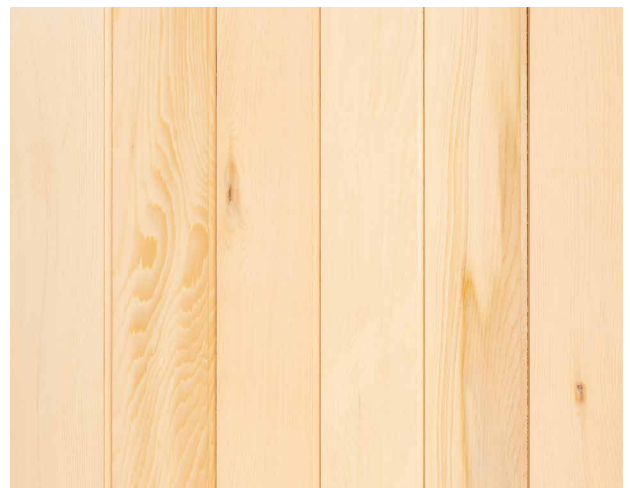

Battens and Screens

Enquire about our range of Yellow Cedar screens and battens, there will be sizes and lengths suited to your project. The use of battens and screens is a popular design choice. Along with making a style statement, they can also be a clever option for hiding less attractive features around your home. The durability of Yellow Cedar is an investment - ensuring it will look fantastic in years to come.

Technical Information

Hermpac Common Name	Yellow Cedar
Scientific Name	Chamaecyparis nootkatensis
Common Names	Nootka Cypress, Yellow Cypress, Alaska Cypress, Nootka Cedar, Alaska Yellow Cedar
Regions Of Distribution	West Coasts of British Columbia, Canada, Alaska
Heartwood Colour	Pale Yellow
Sapwood Colour	White to pale yellow
Grades	PC1
Sizes	up to 300 x 50
Lengths	up to 6.1m
Visual Grain	Light, Indistinct
Natural Durability	Class 1
Radial Shrinkage (Green To 12% Mc)	2.8%
Tangential Shrinkage (Green To 12% Mc)	6.0%

Mechanical Properties

	Green	Dry (12% Mc)
Modulus of Rupture ^(MPa)	43	76.6
Janka ^(kN)		2
Modulus of Elasticity ^(GPa)	7.6	9.7
Specific Gravity ^(kg/m³)		420
Weight ^(kg/m³)		495

Sample

Disclaimer: All advice provided by Herman Pacific Limited is provided as a guide only and should not be relied upon. Unless otherwise expressly agreed in writing, Herman Pacific Limited does not warrant the accuracy of any information provided and shall not be liable in any circumstances to the person who receives that information, whether any claimed damage is direct, indirect, special, punitive or consequential. All persons receiving information from Herman Pacific Limited should rely on their own judgement and get any independent advice they consider necessary. Hermpac is the trading name of Herman Pacific Limited

© Herman Pacific Ltd 2021

* The heartwood of an individual piece of timber may vary from the species nominated classification.