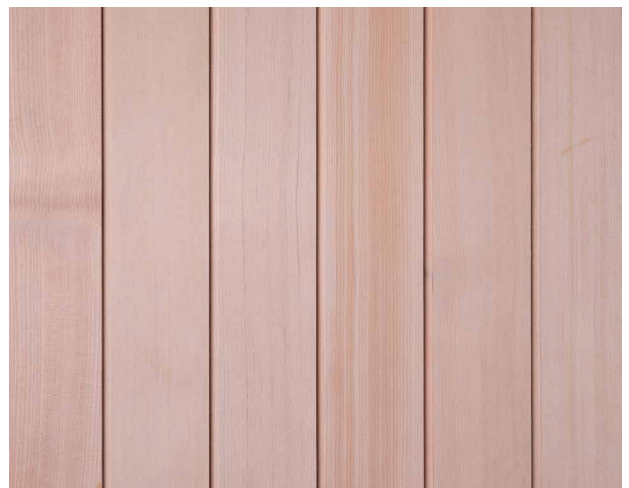

Interior Battens and Screens

Boasting a natural, warm blonde colour, Ashin is an excellent interior design choice when it comes to feature battens and screens. Random width and depth screens can be created in a vast range of sizes, allowing you to create the perfect fashion statement in your home or commercial space.

Technical Information

Hermpac Common Name	Ashin
Scientific Name	<i>Tsuga heterophylla</i>
Common Names	Western Hemlock
Regions Of Distribution	British Columbia, Canada
Heartwood Colour	Straw to pale brown
Sapwood Colour	White to yellow
Grades	PC1
Sizes	sizes up to 200 x 64 larger sizes available on request
Lengths	up to 6.1m longer lengths available on request
Visual Grain	Light, Indistinct
Natural Durability	Class 4* internal use only
Radial Shrinkage (Green To 12% MC)	4.2%
Tangential Shrinkage (Green To 12% MC)	7.8%

Mechanical Properties

	Green	Dry (12% MC)
Modulus of Rupture ^(MPa)	50	88
Janka ^(kN)		3.0
Max Crushing Strength ^(MPa)	25	52
Modulus of Elasticity ^(GPa)	9.5	12
Weight ^(kg/m³)	500	465

Sample

Disclaimer: All advice provided by Herman Pacific Limited is provided as a guide only and should not be relied upon. Unless otherwise expressly agreed in writing, Herman Pacific Limited does not warrant the accuracy of any information provided and shall not be liable in any circumstances to the person who receives that information, whether any claimed damage is direct, indirect, special, punitive or consequential. All persons receiving information from Herman Pacific Limited should rely on their own judgement and get any independent advice they consider necessary. Hermpac is the trading name of Herman Pacific Limited

© Herman Pacific Ltd 2020

* Durability classes are based on Australian Standards AS5604-2005 and all the relevant information in the standard. The heartwood of an individual piece of timber may vary from the species nominated classification.