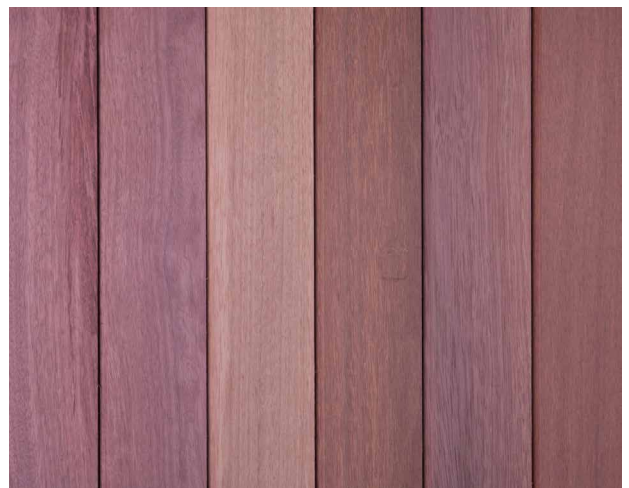

Outdoor Furniture

Purpleheart is one of the preferred species for streetscape solutions as it is both attractive and practical. Councils throughout New Zealand appreciate that Purpleheart will provide an incredibly long life span. Compared to other hardwoods, Purpleheart also has minimal bleeding of tannins onto footpaths and other hard surfaces.

Urban streetscapes can be a burst of colour and vibrancy, Purpleheart weathers to a driftwood silver appearance meaning it will blend-in and complement, rather than compete within its setting.

Technical Information

Hermpac Common Name	Purpleheart
Scientific Name	<i>Peltogyne spp.</i>
Common Names	Violetwood, Amarante
Regions Of Distribution	Central America, Latin America
Heartwood Colour	Dark red to purple
Sapwood Colour	White to grey
Grades	Select & Better
Sizes	up to 500 x 500mm
Lengths	up to 5.7m longer lengths available on request
Visual Grain	Medium
Natural Durability	Class 1* very durable
Radial Shrinkage (Green To 12% Mc)	3%
Tangential Shrinkage (Green To 12% Mc)	6%

Mechanical Properties

	Green	Dry (12% Mc)
Modulus of Rupture ^(MPa)	109	155
Janka ^(kN)		11
Max Crushing Strength ^(MPa)	58	80
Shearing Strength ^(MPa)		18
Modulus of Elasticity ^(GPa)	16	18
Specific Gravity ^(kg/m³)	730	780
Weight ^(kg/m³)	913	865

Sample

Disclaimer: All information provided in this brochure, our website and related documentation are provided on a best endeavors accuracy basis only and without any representation or warranties, expressed or implied and none of the information provided in this brochure constitutes or is meant to constitute advice of any kind. You should always consult and rely on advice of your own professionals.

* Durability classes are based on Australian Standards AS5604-2005 and all the relevant information in the standard. The heartwood of an individual piece of timber may vary from the species nominated classification.